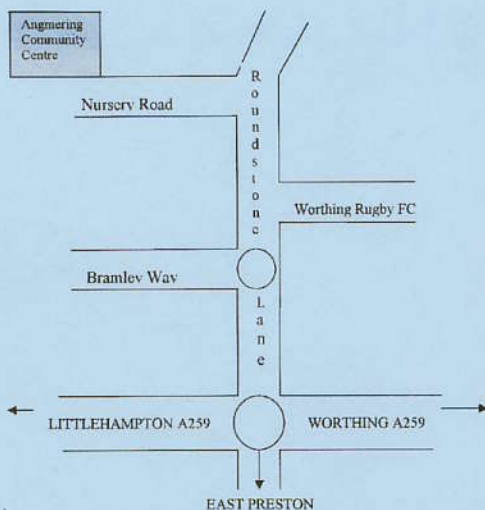

Simply Sequence Saturday

with Jill & Roger

NEW BIGGER VENUE

Angmering Community Centre
Nursery Road

7.15 pm to 10.15 pm

1st Saturday of every month
(except January)

2009/10 Dates

October 3rd

November 7th

December 5th

January 9th

For Further Information Contact
Jill/Roger on 01903-850179